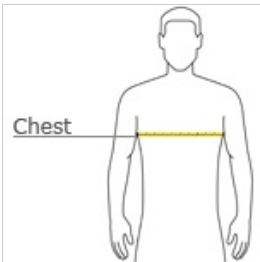

- 100% polyester shell and lining
- 2.4-ounce, 100% polyfill insulation
- Interior storm flap with chin guard
- Reverse coil zippers with rubber-wrapped zipper pulls
- Zippered chest pocket
- Front zippered pockets
- Elastic binding at cuffs
- Adjustable locking drawcord at hem
- Port Pocket™ for easy embroidery access
- Dyed-to-match drawstring carrying pouch included

front

back

**

CARE INSTRUCTIONS

Machine wash cold with like colors. Do not bleach. Tumble dry low. Cool iron. Do not use fabric softener. Do not dry clean.

HOW TO MEASURE

CHEST WIDTH

Measure under the arm and around the fullest part of the chest with arms down, keeping tape horizontal.

SIZE CHART

	XS	S	M	L	XL	2XL	3XL	4XL
Chest	32-34	35-37	38-40	41-43	44-46	47-49	50-53	54-57

COLOR INFORMATION

				
Cobalt Blue PMS 7687C	Deep Black PMS NTR Black	Fire Red/ Graphite PMS 202C	Sterling Grey/ Graphite PMS 7540C	Tree Green/ Marine Green PMS 432C