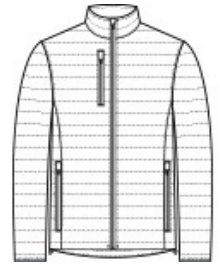

- 100% polyester shell and lining
- 2.4-ounce, 100% polyfill insulation
- Interior storm flap with chin guard
- Reverse coil zippers with rubber-wrapped zipper pulls
- Zippered chest pocket
- Front zippered pockets
- Elastic binding at cuffs
- Adjustable locking drawcord at hem
- Port Pocket™ for easy embroidery access
- Dyed-to-match drawstring carrying pouch included